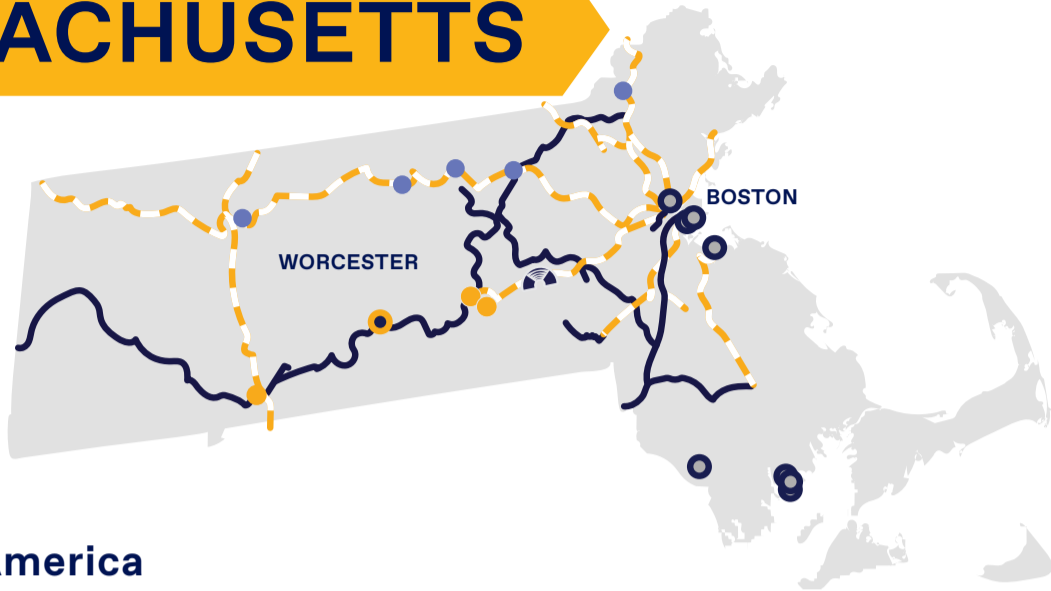

MASSACHUSETTS

Advancing America

CSX delivers innovative freight transportation solutions that move America forward - safely, efficiently, reliably and sustainably. We connect businesses and communities across our far-reaching rail network to the world marketplace, creating jobs and strengthening the economy.

*Does not include employees of subsidiary companies

Operations

SHORT LINE PARTNERS	BAY COLONY RAILROAD CORPORATION	MASSACHUSETTS COASTAL RAILROAD, LLC
	CONNECTICUT SOUTHERN RAILROAD, INC.	NEW ENGLAND CENTRAL RAILROAD, INC.
	FORE RIVER TRANSPORTATION CORPORATION	PAN AM SOUTHERN, LLC
	GRAFTON AND UPTON RAILROAD COMPANY	PIONEER VALLEY RAILROAD COMPANY
	HOUSATONIC RAILROAD COMPANY, INC.	PROVIDENCE AND WORCESTER RAILROAD COMPANY
	MASSACHUSETTS CENTRAL RAILROAD CORPORATION	